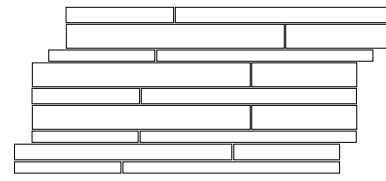

MOSAICO MULTISPESSORE
■ 30x60 [12"x24"] RT 9mm