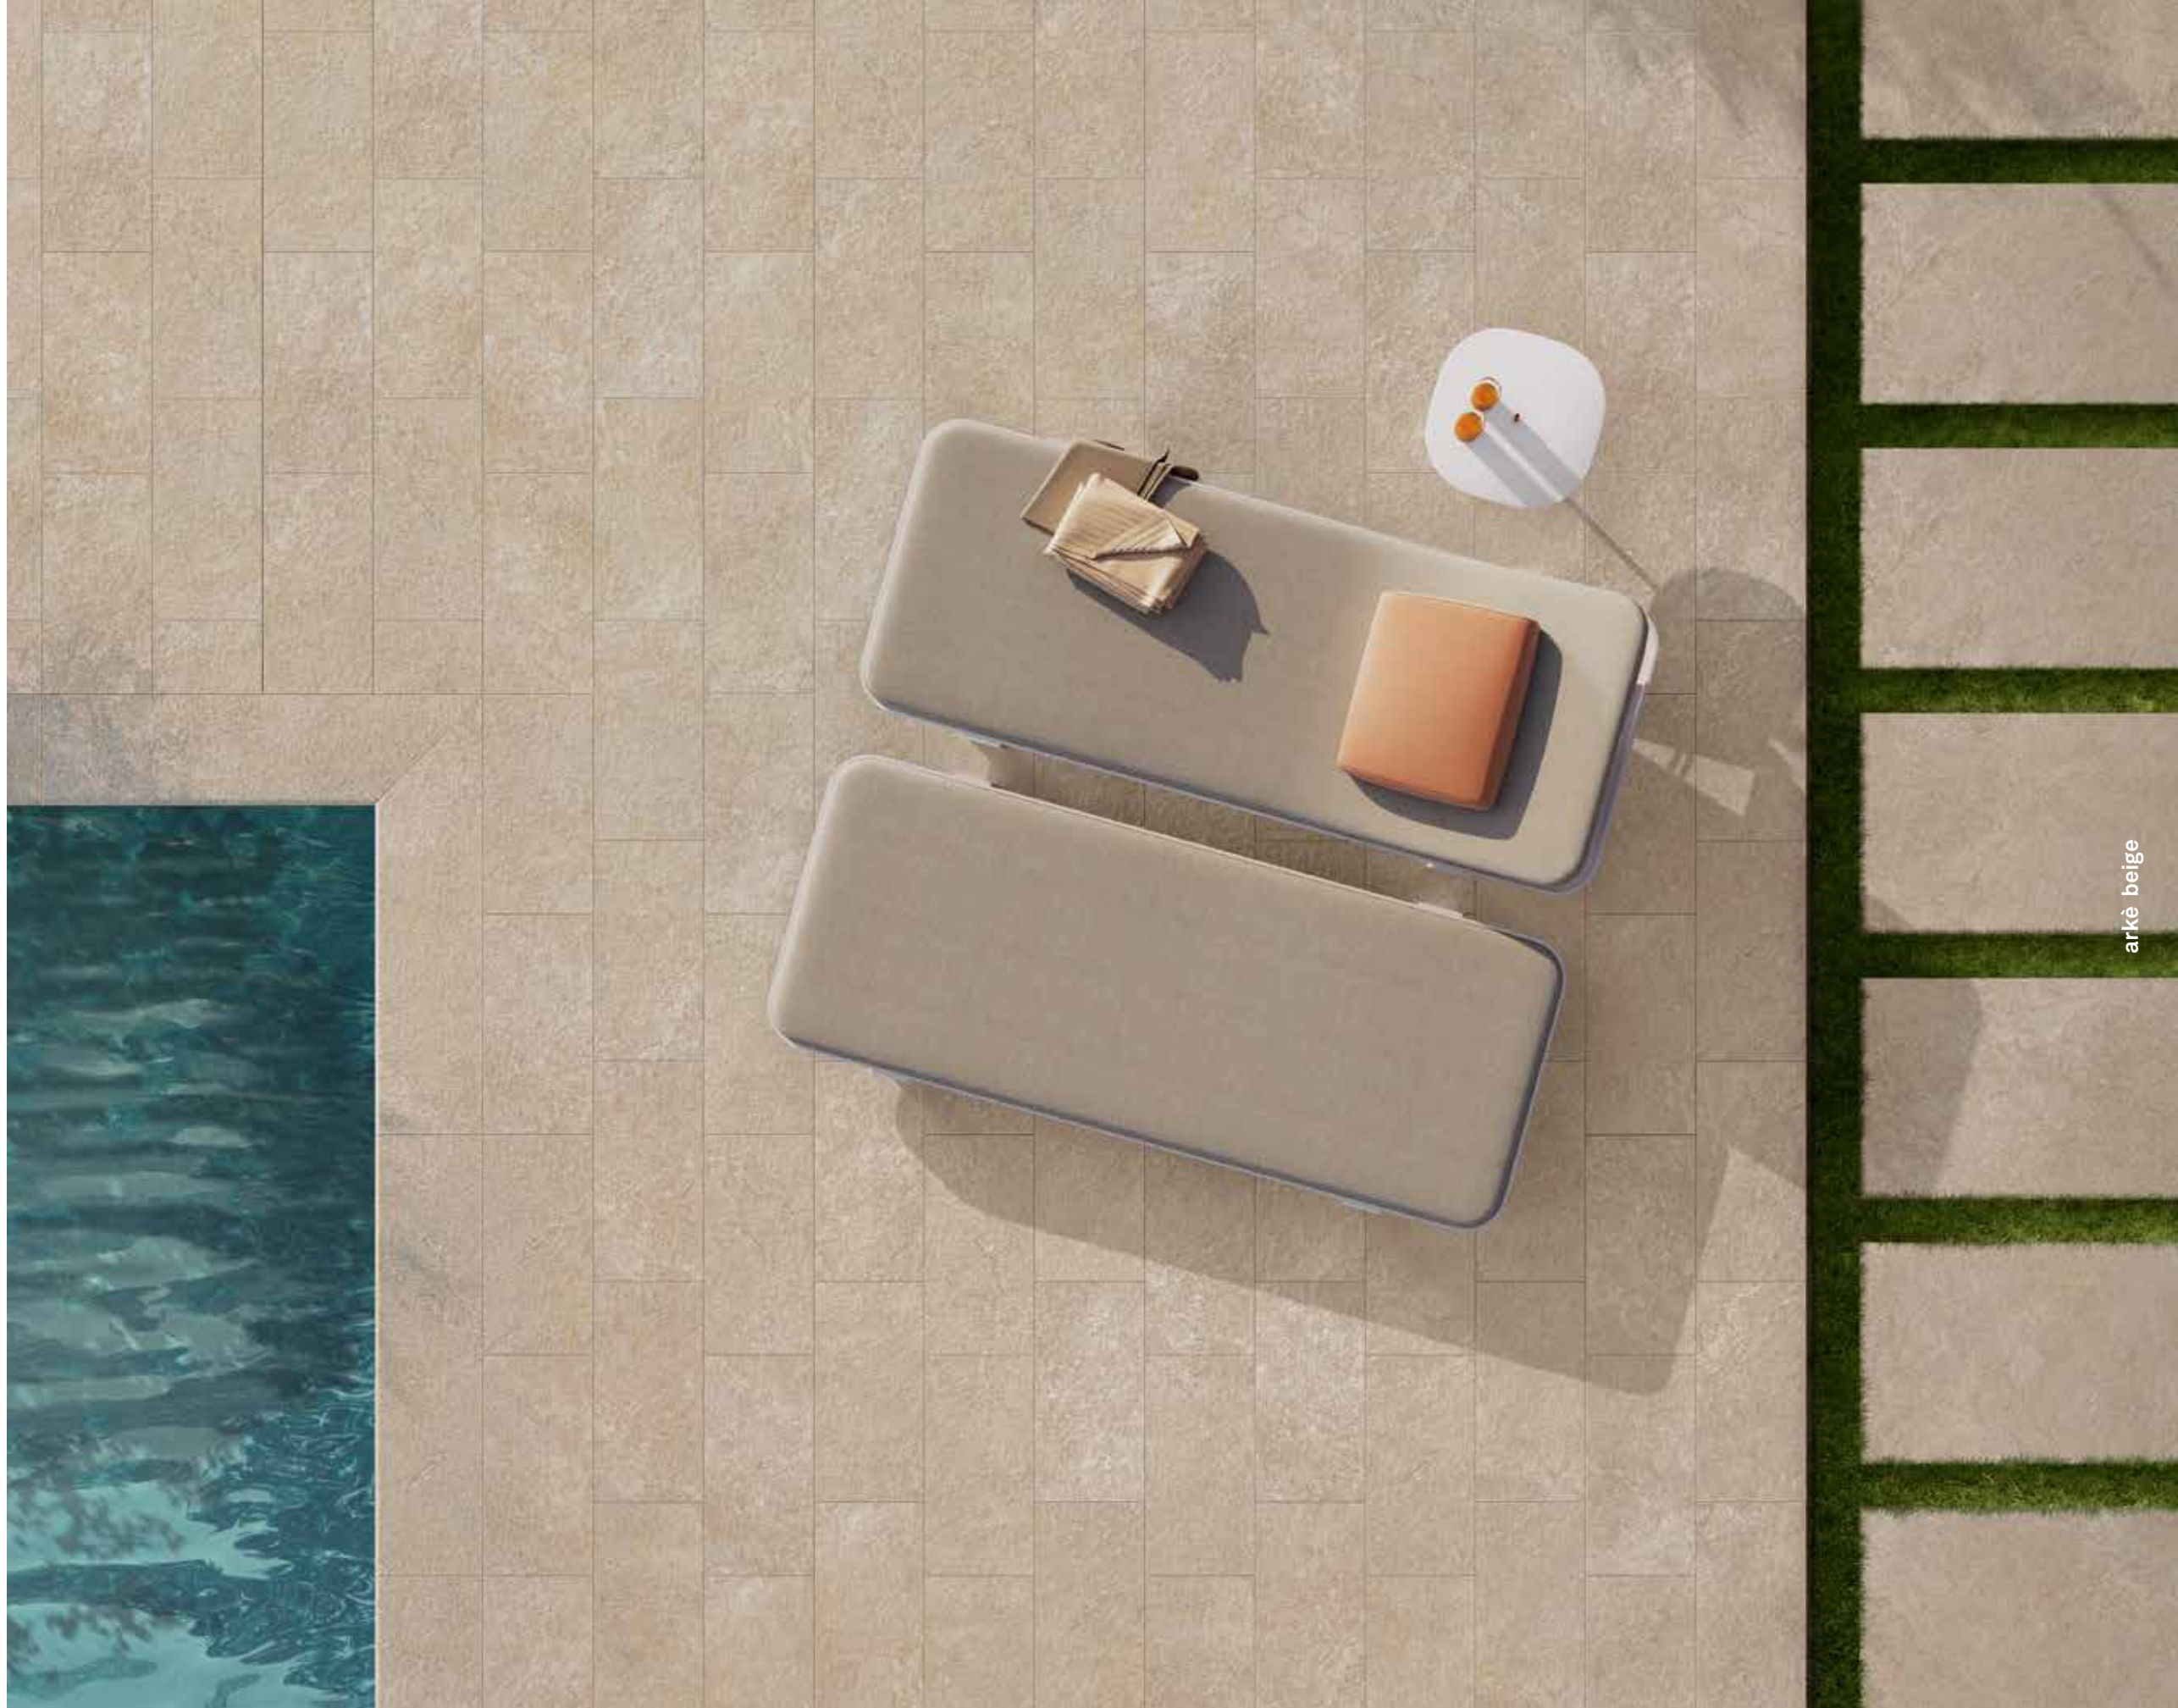

Floor / BEIGE 30x60 R11 9mm [12"x24"]
Path / BEIGE 60x120 [24"x48"] 20mm
Pool / BEIGE Gradino bordo toro 30x120 [12"x48"] 20mm

OUTDOOR CHARM

Arkè Beige evoca il calore e la luce delle giornate estive, dal giallo chiaro del mattino alle sfumature più intense del tardo pomeriggio. Per contesti outdoor e aree piscina, il gres porcellanato offre ottime performance tecniche e continuità visiva tra il bordo e la pavimentazione circostante. Lo spessore 20 mm garantisce maggiore resistenza agli urti, agli agenti atmosferici e all'usura.

Arkè Beige evokes the warmth and light of summer days, from the pale yellow of morning to the more intense hues of late afternoon. For outdoor environments and pool areas, porcelain tile offers excellent technical performance and visual continuity between the pool deck and surrounding paving. The 20 mm thickness provides greater resistance to impact, weathering and wear.

arkè beige